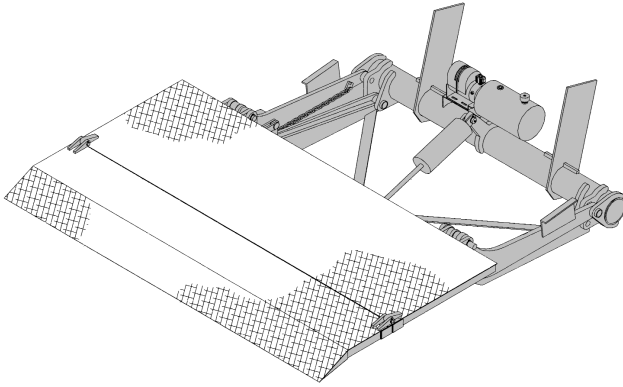

Features, Benefits and Specifications

MODEL ST-22

MODEL ST-31

STANDARD FEATURES AND BENEFITS:

- Dual Cylinder Lift for Maximum Stability (ST-31 Only)
- Adjustable Cylinder Shafts for Precise Alignment of Truck Floor and Platform
- Wide Lift Arms for Increased Stability
- 150 Amp Circuit Breaker for Electrical Protection
- Toggle Switch Control

- Stressproof Plated Pins with Screw-In Grease Fittings for Increased Strength and Easier Maintenance
- Heavy-Duty Pivot Points for Increased Life of Liftgate
- Meets All TMC Electrical Guidelines for Reduced Service Requirements
- Snubber Kit to Prevent Wear of Liftgate While in Traveling Position

AVAILABLE OPTIONS FOR ST22/31:

- Push Button Control
- Remote Pendant Control
- In-Cab Shut Off Switch
- Standard Dock Bumpers
- Heavy Duty Dock Bumpers
- Rear Impact Guard (FMVSS 223)

- Power Unit Enclosure
- Light Kits
- Trailer Kits
- PTO Power Source
- Rubber Dock Bumpers

MODEL NO.	PLATFORM	LOAD CAPACITY	LOWERING	INSTALL WEIGHT	BED HEIGHT RANGE
ST-22ET	84" X 40" + 10"	2200 LB.	Gravity	880 LB.	48" to 56"
ST-22EST	84" X 40" + 10"	2200 LB.	Power	885 LB.	48" to 56"
ST-31ET	84" X 40" + 10"	3100 LB.	Gravity	922 LB.	48" to 56"
ST-31EST	84" X 40" + 10"	3100 LB.	Power	941 LB.	48" to 56"

ET - Electric Toggle Control, Gravity Down
EST - Electric Toggle Control, Power Down

Application: Stake Bodies, Van Bodies, and Trailers

Distributed By:

THIEMAN
TAILGATES INC.
Raising Performance to New Levels

600 East Wayne Street
Celina, Ohio 45822
Phone: (419) 586-7727 or
800-524-5210
Fax: (419) 586-9724
www.thieman.com
tailgates@thieman.com

THIEMAN Reserves the right to Change Products Specifications at any time Without Prior Notice.
Printed in U.S.A. 9/00 • 2M • MP45920