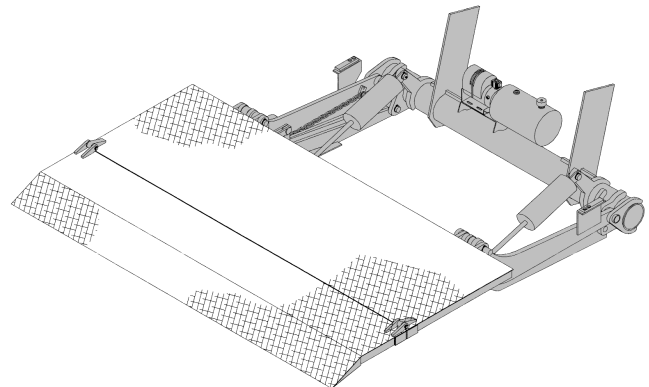

Features, Benefits and Specifications

MODEL ST-22

MODEL ST-31

STANDARD FEATURES AND BENEFITS:

- Dual Cylinder Lift for Maximum Stability (ST-31 Only)
- Adjustable Cylinder Shafts for Precise Alignment of Truck Floor and Platform
- Wide Lift Arms for Increased Stability
- 150 Amp Circuit Breaker for Electrical Protection
- Toggle Switch Control

- Stressproof Plated Pins with Screw-In Grease Fittings for Increased Strength and Easier Maintenance
- Heavy-Duty Pivot Points for Increased Life of Liftgate
- Meets All TMC Electrical Guidelines for Reduced Service Requirements
- Snubber Kit to Prevent Wear of Liftgate While in Traveling Position

AVAILABLE OPTIONS FOR ST22/31:

- Push Button Control
- Remote Pendant Control
- In-Cab Shut Off Switch
- Standard Dock Bumpers
- Heavy Duty Dock Bumpers
- Rear Impact Guard (FMVSS 223)

- Power Unit Enclosure
- Light Kits
- Trailer Kits
- PTO Power Source
- Rubber Dock Bumpers

MODEL NO.	PLATFORM	LOAD CAPACITY	LOWERING	INSTALL WEIGHT	BED HEIGHT RANGE
ST-22ET	84" X 40" + 10"	2200 LB.	Gravity	880 LB.	48" to 56"
ST-22EST	84" X 40" + 10"	2200 LB.	Power	885 LB.	48" to 56"
ST-31ET	84" X 40" + 10"	3100 LB.	Gravity	922 LB.	48" to 56"
ST-31EST	84" X 40" + 10"	3100 LB.	Power	941 LB.	48" to 56"

ET - Electric Toggle Control, Gravity Down
EST - Electric Toggle Control, Power Down

Application: Stake Bodies, Van Bodies, and Trailers

Distributed By:

THIEMAN
TAILGATES INC.
Raising Performance to New Levels

600 East Wayne Street
Celina, Ohio 45822
Phone: (419) 586-7727 or
800-524-5210
Fax: (419) 586-9724
www.thieman.com
tailgates@thieman.com

THIEMAN Reserves the right to Change Products Specifications at any time Without Prior Notice.
Printed in U.S.A. 9/00 • 2M • MP45920