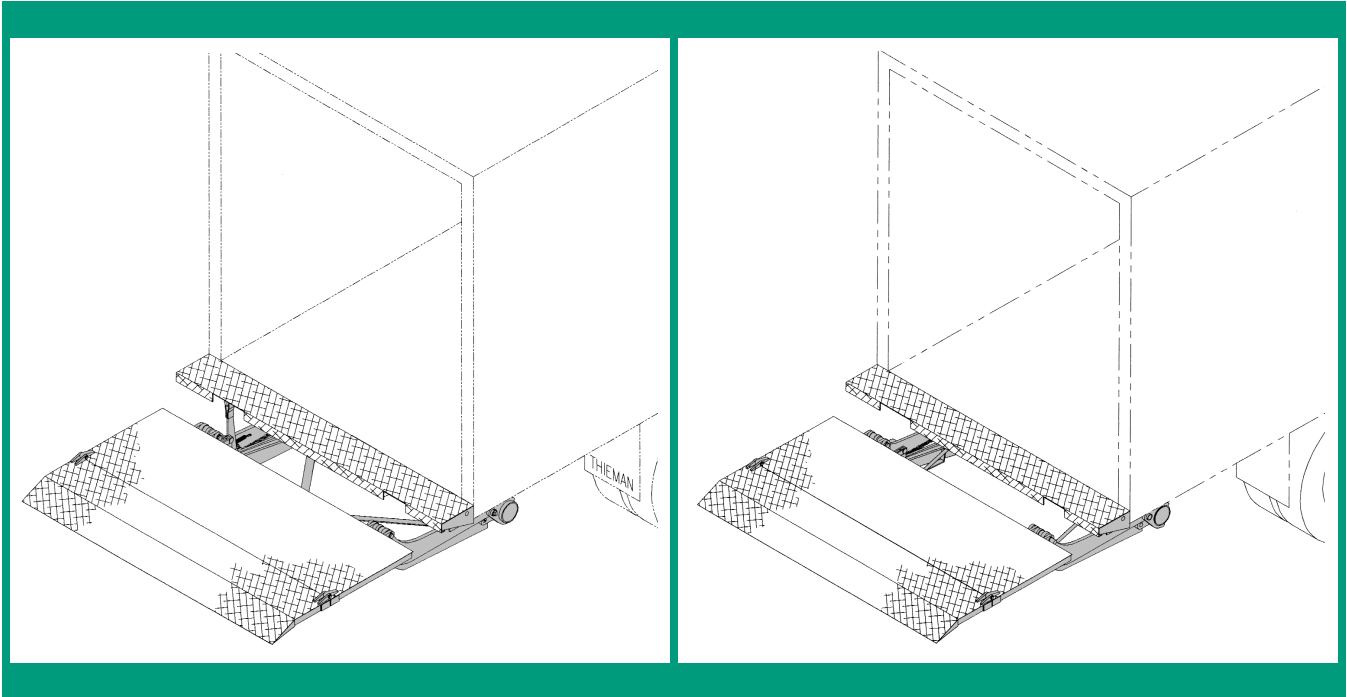

#### FEATURING:

- Meets TMC Electrical Guidelines
- 84" x 40" Platform Size
- Bed Height Range 48" to 56"
- 2200 lb. and 3100 lb. Capacities
- Heavy Duty Lift Frames
- Snubber Kit

Built with the strongest lift frame available, the THIEMAN ST-22 and ST-31 are the most durable Stowaways in their class.

Both of these units are designed for use on stake bodies, van bodies, and trailers, and store under the truck bed for direct dock loading and easy access to the cargo door.

If you're searching for a cost effective Stowaway that is built to last, the THIEMAN ST series is your answer.