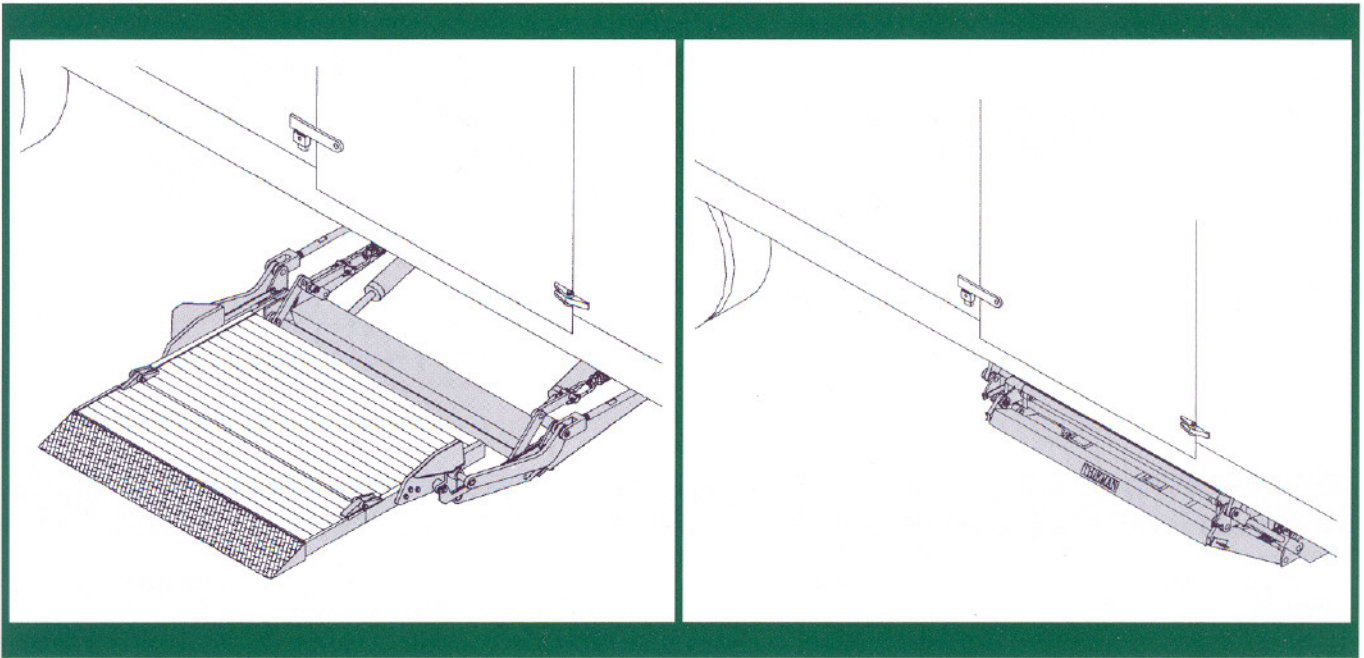

SideLoader

Tailgates By THIEMAN

Raising Performance to New Levels

MODEL SL

Platform in Loading/Unloading Position

Platform in Travel Position

FEATURING:

- Meets TMC Electrical Guidelines
- 48" x 36" Extruded Aluminum Platform
- 1500 and 2000 lb. Lift Capacities
- Maintenance-Free Bearings
- Dual Folding Assist Springs
- Dual Cylinder Lift
- Up to 10" Rub Rail Clearance
- Sealed Toggle Switch Control
- Power Down Lowering of Platform
- Level Ride Platform

Designed for both truck bodies and trailers, the THIEMAN SL series is the most cost effective side-loading liftgate available.

With the use of a high-strength extruded aluminum platform and teflon composite bushings at major wear points, the THIEMAN sideloader's life expectancy is much longer than other models on the market.

If you're searching for a sideloader that is cost effective, built with strength and durability, and requires minimal maintenance, the THIEMAN SL is your answer.

Features, Benefits and Specifications

MODEL SL

STANDARD FEATURES AND BENEFITS:

- Teflon Composite Bearings Used With Stress-Proof Pins for Virtually Maintenance-Free Operation at Main Pivot Points
- 150 Amp Circuit Breaker for Electrical Protection
- Dual Cylinder Lift for Maximum Stability
- Sealed Toggle Switch Control for Easy, Weather Proof Operation
- Outside Lift Arms for Maximum Platform Stability
- Extruded Aluminum Platform for Long Life, Reduced Weight, and Maximum Strength
- Adjustable Cylinder Shafts for Adjusting Platform Height
- Power Down for Better Cold Weather Operation
- Meets All TMC Guidelines for Reduced Service Requirements