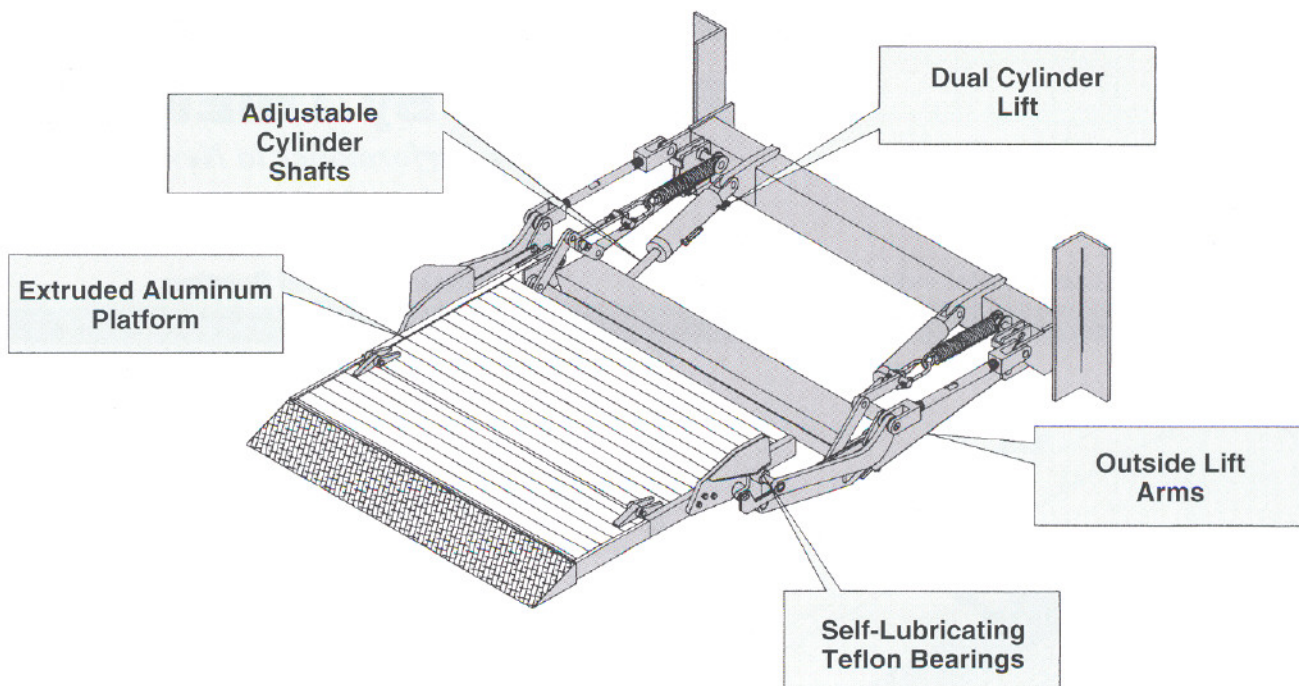

SideLoader

Tailgates By THIEMAN

Raising Performance to New Levels

MODEL SL

Platform in Loading/Unloading Position

Platform in Travel Position

FEATURING:

- Meets TMC Electrical Guidelines
- 48" x 36" Extruded Aluminum Platform
- 1500 and 2000 lb. Lift Capacities
- Maintenance-Free Bearings
- Dual Folding Assist Springs
- Dual Cylinder Lift
- Up to 10" Rub Rail Clearance
- Sealed Toggle Switch Control
- Power Down Lowering of Platform
- Level Ride Platform

Designed for both truck bodies and trailers, the THIEMAN SL series is the most cost effective side-loading liftgate available.

With the use of a high-strength extruded aluminum platform and teflon composite bushings at major wear points, the THIEMAN sideloader's life expectancy is much longer than other models on the market.

STANDARD FEATURES AND BENEFITS:

- Teflon Composite Bearings Used With Stress-Proof Pins for Virtually Maintenance-Free Operation at Main Pivot Points
- 150 Amp Circuit Breaker for Electrical Protection
- Dual Cylinder Lift for Maximum Stability
- Sealed Toggle Switch Control for Easy, Weather Proof Operation
- Outside Lift Arms for Maximum Platform Stability
- Extruded Aluminum Platform for Long Life, Reduced Weight, and Maximum Strength
- Adjustable Cylinder Shafts for Adjusting Platform Height
- Power Down for Better Cold Weather Operation
- Meets All TMC Guidelines for Reduced Service Requirements